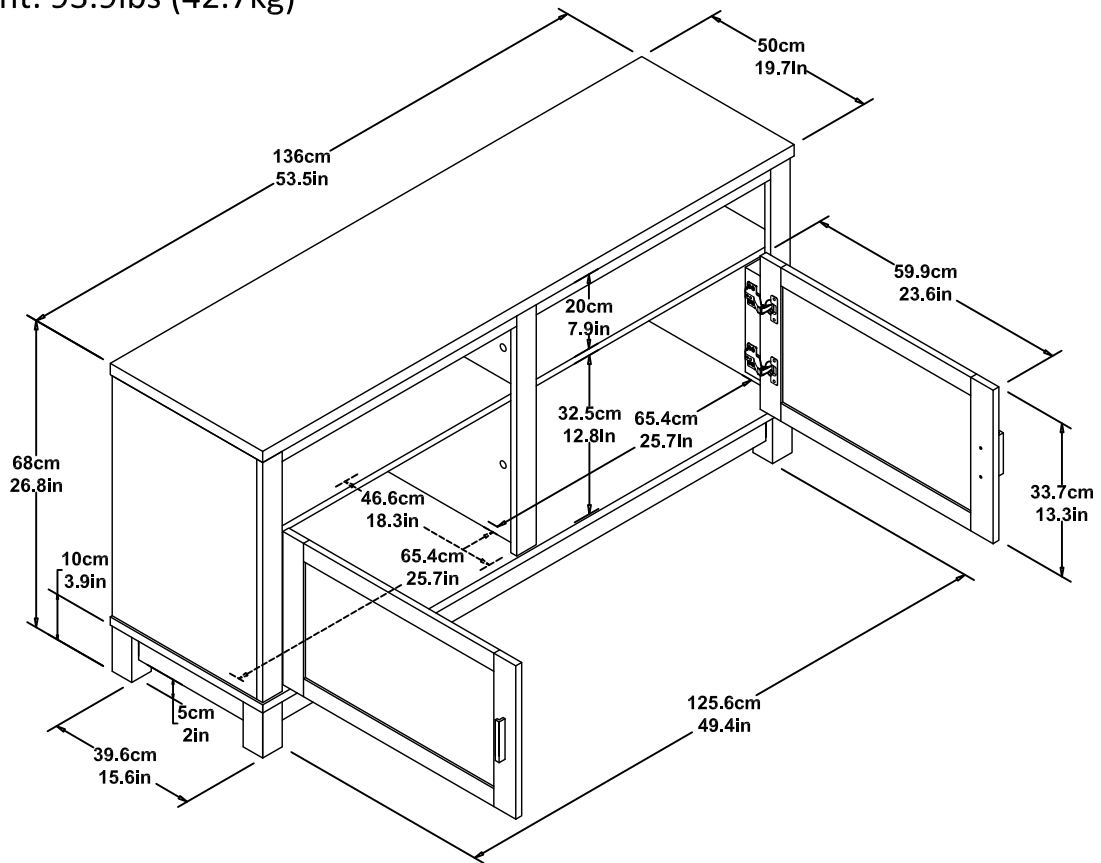

TV Stand

Model Number: 1753296PCOM

Finish: Black/Sonoma Oak

OVERALL PRODUCT SIZE(in inches)

TV Stand: 53.5" (W)* 19.7" (D)* 26.8" (H)

Unit Net weight: 93.9lbs (42.7kg)

MAXIMUM WEIGHT CAPACITIES